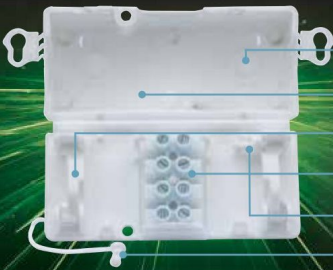

FEATURES

MAXIMUM 24 AMPS

MULTIPLE FIXING OPTIONS

FLAME RETARDANT HOUSING

TOOL-LESS CABLE CLAMPS

4 POLE 24A TERMINAL BLOCK

SPARE LOCKING CLIP

LOCKING CLIP

CONVENIENT

The Debox SM⁴⁰ is the first 4 pole inline junction box that fits into a 40mm aperture, yet still retains a generous cable management space. This makes Debox SM⁴⁰ ideal for use in LED lighting.

SUPPLIED WITH TERMINAL BLOCK

As with all Debox Junction boxes Debox SM⁴⁰ comes ready for use, supplied with all components including the terminal block, making connection simpler and easier.

TOOL-LESS CABLE CLAMPS

Debox SM⁴⁰ has one-snap, tool-less cable clamps that comply with EN 60670 Pull Test to speed up connections.

LOCKING CLIP

The Debox SM⁴⁰ connection is completed with a one-time locking clip (no screw) and includes a spare clip if needed.