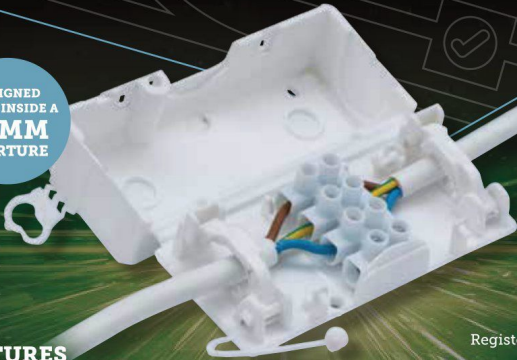

debox[®] SM⁴⁰

Save time and money with the Debox SM⁴⁰

The smallest 4 pole inline junction box

DESIGNED
TO FIT INSIDE A
40MM
APERTURE

FEATURES

THE ONLY 4 POLE JUNCTION BOX FITTING 40MM APERTURE

GENEROUS CABLE MANAGEMENT SPACE

SPARE LOCKING CLIP

LOCKING CLIP

CONVENIENT

The Debox SM⁴⁰ is the first 4 pole inline junction box that fits into a 40mm aperture, yet still retains a generous cable management space. This makes Debox SM⁴⁰ ideal for use in LED lighting.

SUPPLIED WITH TERMINAL BLOCK

As with all Debox Junction boxes Debox SM⁴⁰ comes ready for use, supplied with all components including the terminal block, making connection simpler and easier.

TOOL-LESS CABLE CLAMPS

Debox SM⁴⁰ has one-snap, tool-less cable clamps that comply with EN 60670 Pull Test to speed up connections.

LOCKING CLIP

The Debox SM⁴⁰ connection is completed with a one-time locking clip (no screw) and includes a spare clip if needed.