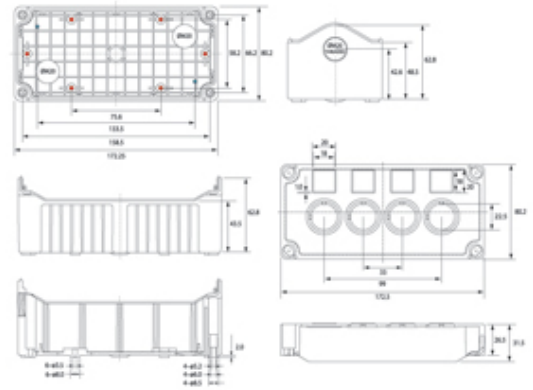

### DE04D-A-GG-4

Size 4, deep base ABS material grey lid grey base with 4 holes

### SPECIFICATION

<b>Product Type</b>	Deep base
<b>Number of Holes</b>	4
<b>Base Style</b>	Deep base
<b>Base Colour</b>	Grey
<b>Lid Colour</b>	Grey
<b>Enclosure Material</b>	ABS-UL94-HB
<b>IP Rating</b>	67
<b>Min Temperature °C</b>	-10
<b>Max Temperature °C</b>	65
<b>Height (mm)</b>	80
<b>Width (mm)</b>	172
<b>Depth (mm)</b>	78
<b>Accessories Available</b>	Snap-on flange & DIN Rail brackets