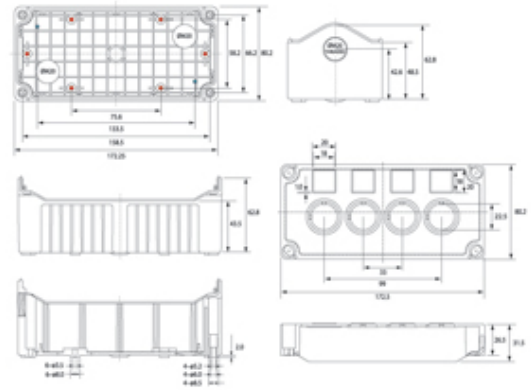

### DE04D-A-GG-4

Size 4, deep base ABS material grey lid grey base with 4 holes

### SPECIFICATION

<b>Product Type</b>	Deep base
<b>Number of Holes</b>	4
<b>Base Style</b>	Deep base
<b>Base Colour</b>	Grey
<b>Lid Colour</b>	Grey
<b>Enclosure Material</b>	ABS-UL94-HB
<b>IP Rating</b>	67
<b>Min Temperature °C</b>	-10
<b>Max Temperature °C</b>	65
<b>Height (mm)</b>	80
<b>Width (mm)</b>	172
<b>Depth (mm)</b>	78
<b>Accessories Available</b>	Snap-on flange & DIN Rail brackets