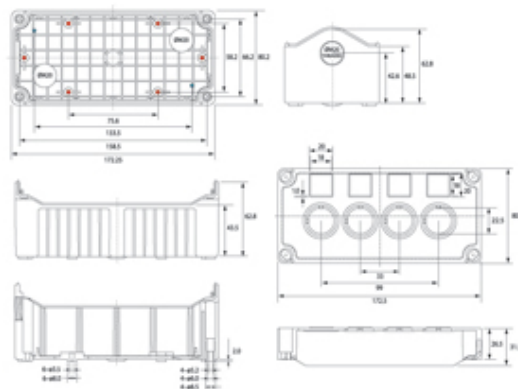

### DE04D-A-GG-4

Size 4, deep base ABS material grey lid grey base with 4 holes

### SPECIFICATION

<b>Product Type</b>	Deep base
<b>Number of Holes</b>	4
<b>Base Style</b>	Deep base
<b>Base Colour</b>	Grey
<b>Lid Colour</b>	Grey
<b>Enclosure Material</b>	ABS-UL94-HB
<b>IP Rating</b>	67
<b>Min Temperature °C</b>	-10
<b>Max Temperature °C</b>	65
<b>Height (mm)</b>	80
<b>Width (mm)</b>	172
<b>Depth (mm)</b>	78
<b>Accessories Available</b>	Snap-on flange & DIN Rail brackets