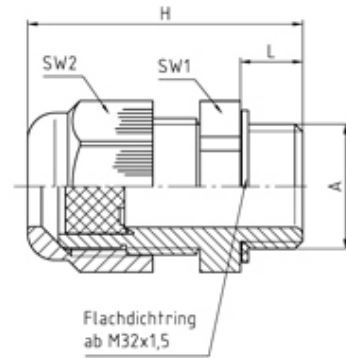

50.625PA/SW/STO

Perfect cable gland with blanking sealing insert PA/SW M25X1,5 thread length 8

SPECIFICATION

Product Type	Standard
Body Material	Polyamide
Min Temperature Rating °C	-20
Max Temperature Rating °C	100
IP Rating	65
Colour	Black - RAL 9005
Thread Size	M25
External Connecting Thread Type	Metric
Thread Length (mm)	8
Sealing Insert	Evoprene TPE
Comments	sealing inserts - see WJ-DM xxSTO
Width Across Flat 1 (mm)	29
Width Across Flat 2 (mm)	29
Height (mm)	43
Connecting Thread Size	M25x1.5
Additional Material Detail	Body - Polyamide PA6 V-2