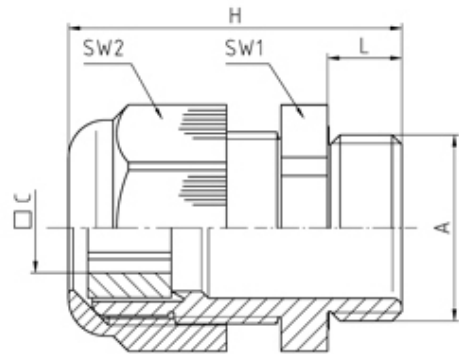

50.625PASW/ASI2

Perfect cable gland with ASI cable sealing insert PA/SW M25X1,5 thread length 8, min/max cable dia -2xAS-i Bus cable

SPECIFICATION

Product Type	Standard
Body Material	Polyamide
Min Temperature Rating °C	-20
Max Temperature Rating °C	100
IP Rating	65
Colour	Black - RAL 9005
Thread Size	M25
Clamping Range Max (mm)	2xAS-i Bus-Leitung
External Connecting Thread Type	Metric
Thread Length (mm)	8
Sealing Insert	Evoprene TPE
Comments	sealing inserts - see WJ-DM xx/ASI/z
Width Across Flat 1 (mm)	29
Width Across Flat 2 (mm)	29
Height (mm)	43
Connecting Thread Size	M25x1.5
Additional Material Detail	Body - Polyamide PA6 V-2