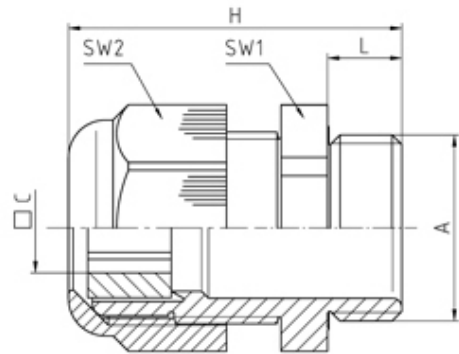

50.620PA7035AS12

Perfect cable gland with ASI cable sealing insert PA7035 M20X1,5 thread length 8, min/max cable dia -2xAS-i Bus cable

SPECIFICATION

Product Type	Standard
Body Material	Polyamide
Min Temperature Rating °C	-20
Max Temperature Rating °C	100
IP Rating	65
Colour	Light Grey - RAL 7035
Thread Size	M20
Clamping Range Max (mm)	2xAS-i Bus-Leitung
External Connecting Thread Type	Metric
Thread Length (mm)	8
Sealing Insert	Evoprene TPE
Comments	sealing inserts - see WJ-DM xx/ASI/z
Width Across Flat 1 (mm)	24
Width Across Flat 2 (mm)	24
Height (mm)	37
Connecting Thread Size	M20x1.5
Additional Material Detail	Body - Polyamide PA6 V-2