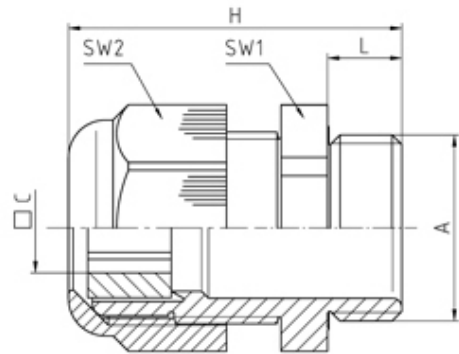

50.620PA7001ASI2

Perfect cable gland with ASI cable sealing insert PA7001 M20X1,5 thread length 8, min/max cable dia -2xAS-i Bus cable

SPECIFICATION

Product Type	Standard
Body Material	Polyamide
Min Temperature Rating °C	-20
Max Temperature Rating °C	100
IP Rating	65
Colour	Dark Grey - RAL 7001
Thread Size	M20
Clamping Range Max (mm)	2xAS-i Bus-Leitung
External Connecting Thread Type	Metric
Thread Length (mm)	8
Sealing Insert	Evoprene TPE
Comments	sealing inserts - see WJ-DM xx/ASI/z
Width Across Flat 1 (mm)	24
Width Across Flat 2 (mm)	24
Height (mm)	37
Connecting Thread Size	M20x1.5
Additional Material Detail	Body - Polyamide PA6 V-2