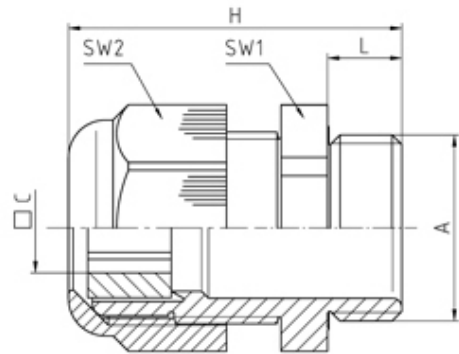

50.625PA7035AS11

Perfect cable gland with ASI cable sealing insert PA7035 M25X1,5 thread length 8, min/max cable dia -1xAS-i Bus cable

SPECIFICATION

Product Type	Standard
Body Material	Polyamide
Min Temperature Rating °C	-20
Max Temperature Rating °C	100
IP Rating	65
Colour	Light Grey - RAL 7035
Thread Size	M25
Clamping Range Max (mm)	1xAS-i Bus-Leitung
External Connecting Thread Type	Metric
Thread Length (mm)	8
Sealing Insert	Evoprene TPE
Comments	sealing inserts - see WJ-DM xx/ASI/z
Width Across Flat 1 (mm)	29
Width Across Flat 2 (mm)	29
Height (mm)	43
Connecting Thread Size	M25x1.5
Additional Material Detail	Body - Polyamide PA6 V-2