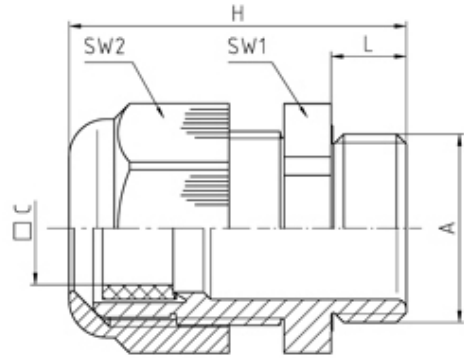

50.620 PASWFK1

Perfect cable gland with flat cable sealing insert PA/SW M20X1,5thread length 8, min/max cable dia -2x8

SPECIFICATION

Product Type	Standard
Body Material	Polyamide
Min Temperature Rating °C	-20
Max Temperature Rating °C	100
IP Rating	66
Colour	Black - RAL 9005
Thread Size	M20
Clamping Range Max (mm)	2x8
External Connecting Thread Type	Metric
Thread Length (mm)	8
Sealing Insert	Evoprene TPE
Comments	sealing inserts - see WJ-DM xxFK1
Width Across Flat 1 (mm)	24
Width Across Flat 2 (mm)	24
Height (mm)	36
Connecting Thread Size	M20x1.5
Additional Material Detail	Body - Polyamide PA6 V-2