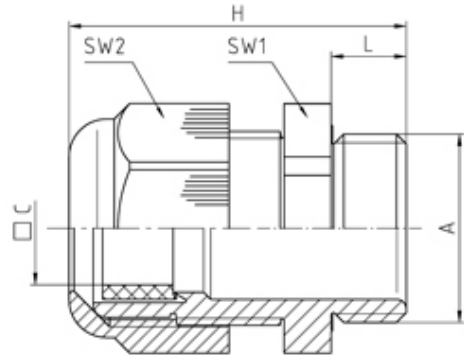

### 50.625 PA7035FK1

Perfect cable gland with flat cable sealing insert PA7035 M25X1,5 thread length 8, min/max cable dia -2x10

#### SPECIFICATION

<b>Product Type</b>	Standard
<b>Body Material</b>	Polyamide
<b>Min Temperature Rating °C</b>	-20
<b>Max Temperature Rating °C</b>	100
<b>IP Rating</b>	66
<b>Colour</b>	Light Grey - RAL 7035
<b>Thread Size</b>	M25
<b>Clamping Range Max (mm)</b>	2x10
<b>External Connecting Thread Type</b>	Metric
<b>Thread Length (mm)</b>	8
<b>Sealing Insert</b>	Evoprene TPE
<b>Comments</b>	sealing inserts - see WJ-DM xxFK1
<b>Width Across Flat 1 (mm)</b>	29
<b>Width Across Flat 2 (mm)</b>	29
<b>Height (mm)</b>	43
<b>Connecting Thread Size</b>	M25x1.5
<b>Additional Material Detail</b>	Body - Polyamide PA6 V-2