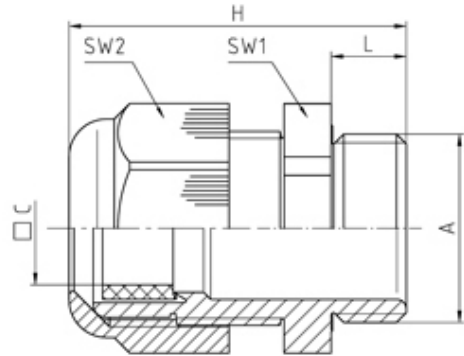

50.620 PA7001FK1

Perfect cable gland with flat cable sealing insert PA7001 M20X1,5 thread length 8, min/max cable dia -2x8

SPECIFICATION

Product Type	Standard
Body Material	Polyamide
Min Temperature Rating °C	-20
Max Temperature Rating °C	100
IP Rating	66
Colour	Dark Grey - RAL 7001
Thread Size	M20
Clamping Range Max (mm)	2x8
External Connecting Thread Type	Metric
Thread Length (mm)	8
Sealing Insert	Evoprene TPE
Comments	sealing inserts - see WJ-DM xxFK1
Width Across Flat 1 (mm)	24
Width Across Flat 2 (mm)	24
Height (mm)	36
Connecting Thread Size	M20x1.5
Additional Material Detail	Body - Polyamide PA6 V-2