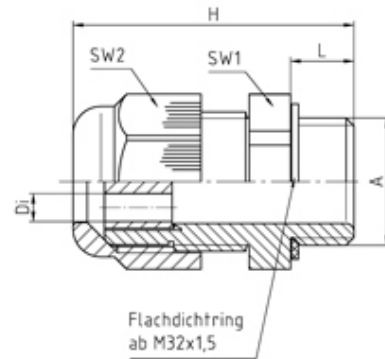

50.620PA/SW/zXz

Perfect cable gland PA/SW M20 with multiple hole sealing insert, see comments thread length 8

SPECIFICATION

Product Type	Standard
Body Material	Polyamide
Min Temperature Rating °C	-20
Max Temperature Rating °C	100
IP Rating	65
Colour	Black - RAL 9005
Thread Size	M20
External Connecting Thread Type	Metric
Thread Length (mm)	8
Sealing Insert	Evoprene TPE
Comments	please indicate required sealing insert, e.g. 50.612 PA/4x2 sealing inserts - see under accessoires
Width Across Flat 1 (mm)	24
Width Across Flat 2 (mm)	24
Height (mm)	36
Connecting Thread Size	M20x1.5
Additional Material Detail	Body - Polyamide PA6 V-2