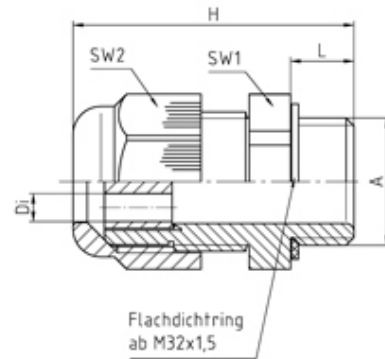

50620PA7035/zXz

Perfect cable gland PA7035 M20 with multiple hole sealing insert, see comments thread length 8

SPECIFICATION

Product Type	Standard
Body Material	Polyamide
Min Temperature Rating °C	-20
Max Temperature Rating °C	100
IP Rating	65
Colour	Light Grey - RAL 7035
Thread Size	M20
External Connecting Thread Type	Metric
Thread Length (mm)	8
Sealing Insert	Evoprene TPE
Comments	please indicate required sealing insert, e.g. 50.612 PA/4x2 sealing inserts - see under accessoires
Width Across Flat 1 (mm)	24
Width Across Flat 2 (mm)	24
Height (mm)	36
Connecting Thread Size	M20x1.5
Additional Material Detail	Body - Polyamide PA6 V-2