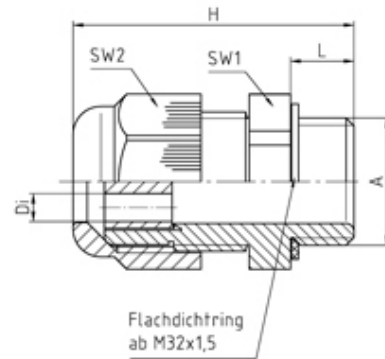

### 50616PA7035/zXz

Perfect cable gland PA7035 M16 with multiple hole sealing insert, see comments thread length 8

#### SPECIFICATION

<b>Product Type</b>	Standard
<b>Body Material</b>	Polyamide
<b>Min Temperature Rating °C</b>	-20
<b>Max Temperature Rating °C</b>	100
<b>IP Rating</b>	65
<b>Colour</b>	Light Grey - RAL 7035
<b>Thread Size</b>	M16
<b>External Connecting Thread Type</b>	Metric
<b>Thread Length (mm)</b>	8
<b>Sealing Insert</b>	Evoprene TPE
<b>Comments</b>	please indicate required sealing insert, e.g. 50.612 PA/4x2 sealing inserts - see under accessoires
<b>Width Across Flat 1 (mm)</b>	20
<b>Width Across Flat 2 (mm)</b>	20
<b>Height (mm)</b>	35.5
<b>Connecting Thread Size</b>	M16x1.5
<b>Additional Material Detail</b>	Body - Polyamide PA6 V-2