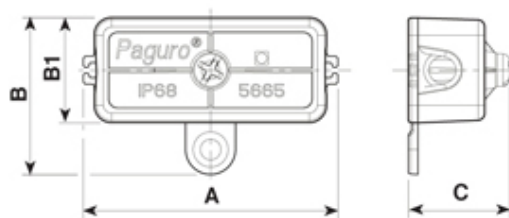

## Range: Weatherproof/Waterproof Connectors

Order Code: CGL-I2C-002 (5665/////221)

Dimensioni / Dimensions (mm)

A	B	B1	C
44	27	18	17,5

### DESCRIPTION

Miniature Paguro gel connector junction box black, 2 cable entry  
4.8-6mm with 2 pole terminal block

## SPECIFICATION

<b>Colour</b>	Black
<b>Length (mm)</b>	44
<b>Width (mm)</b>	18
<b>Depth (mm)</b>	17.5
<b>Cable Entries</b>	2
<b>Max Current (A)</b>	16
<b>Max Voltage (V)</b>	250 (Testing now)
<b>Number of Poles</b>	2
<b>Max Conductor Size (Sq mm)</b>	2.5
<b>Minimum Cable Diameter (mm)</b>	4.8
<b>Maximum Cable Diameter (mm)</b>	6
<b>IP Rating</b>	68
<b>Min Temperature Rating °C</b>	-30
<b>Max Temperature Rating °C</b>	130
<b>Body Material</b>	Nylon PA66-RV
<b>Fixing System</b>	Screw
<b>Gel Material</b>	Sealing bi-component syliconic gel
<b>Terminal Type</b>	Screw - wp