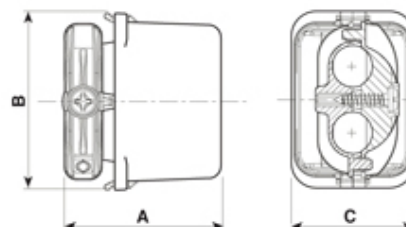

5633/6///86

Minature Paguro gel connector junction box grey, 2 cable entry 8-10mm with 4 pole terminal block

Dimensioni / Dimensions (mm)

A	B	C
38	42,5	29,5

SPECIFICATION

Cable Entries	2
Number of Poles	4
Terminal Type	Screw - wp
Body Material	Nylon PA66-RV
Colour	Grey
IP Rating	68
Max Conductor Size (Sq mm)	2.5
Max Current (A)	16
Max Voltage (V)	250
Minimum Temp Rating °C	-30
Max Temp Rating °C	130
Minimum Cable Diameter (mm)	8
Maximum Cable Diameter (mm)	10
Depth (mm)	(c) 29.5
Fixing System	Cable
Gel Material	Sealing bi-component syliconic gel
Length (mm)	(A) 38
Width (mm)	(B) 42.5