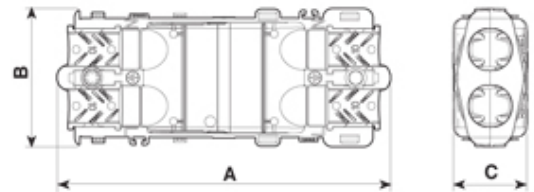

## 5625/4151121

Paguro gel connector junction box black, 4 cable entry 6.5-12mm cable with 4 pole terminal block

Dimensioni / Dimensions (mm)

A	B	C
105	44	24

Max volume interno disponibile ~ 14,26cm<sup>3</sup>

Max internal room available ~ 14.26cm<sup>3</sup>

### SPECIFICATION

Cable Entries	4
Number of Poles	4
Terminal Type	Screw - wp
Body Material	Nylon PA66-RV V0
Colour	Black
IP Rating	68
Max Conductor Size (Sq mm)	2.5
Max Current (A)	16
Max Voltage (V)	250
Minimum Temp Rating °C	-30
Max Temp Rating °C	130
Minimum Cable Diameter (mm)	6.5
Maximum Cable Diameter (mm)	12
Depth (mm)	24
Fixing System	Cable
Gel Material	Sealing bi-component syliconic gel
Length (mm)	105
Width (mm)	44