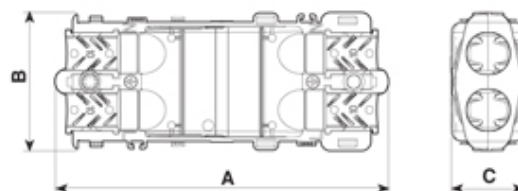

5625////1121

Paguro gel connector junction box black, 4 cable entry 6.5-12mm cable with 3 pole terminal block

Dimensioni / Dimensions (mm)

A	B	C
105	44	24

Max volume interno disponibile ~ 14,26cm³

Max internal room available ~ 14.26cm³

SPECIFICATION

Cable Entries	4
Number of Poles	3
Terminal Type	Screw - wp
Body Material	Nylon PA66-RV V0
Colour	Black
IP Rating	68
Max Conductor Size (Sq mm)	4
Max Current (A)	16
Max Voltage (V)	250
Minimum Temp Rating °C	-30
Max Temp Rating °C	130
Minimum Cable Diameter (mm)	6.5
Maximum Cable Diameter (mm)	12
Depth (mm)	24
Fixing System	Cable
Gel Material	Sealing bi-component syliconic gel
Length (mm)	105
Width (mm)	44