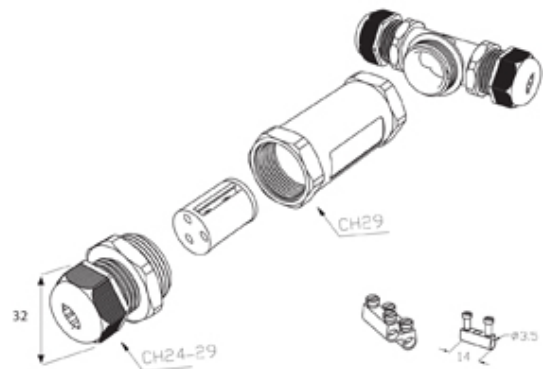

## Range: Weatherproof/Waterproof Connectors

Order Code: THR.402.S3L

Product Image  
Not Available

### DESCRIPTION

TeeTube T Type, 3 Pole Screw - end barrier contact 5mm to 17mm, 4 mm max conductor size IP68 32A 450V 3 cable entries, retail pack

### WEATHERPROOF/WATERPROOF CONNECTORS FEATURES

- Tough, robust construction with large cable range acceptance
- Straight through, T splitter and Y splitter versions available
- Dual terminal versions available for easy fitting and looping of conductors (2+2 and 3+3 poles)
- Temperature rating of -40°C to +125°C

## SPECIFICATION

Cable Entries	3
Max Current (A)	32
Max Voltage (V)	450
Number of Poles	3
Max Conductor Size (Sq mm)	4
Minimum Cable Diameter (mm)	5
Maximum Cable Diameter (mm)	17
IP Rating	68
Min Temperature Rating °C	-40
Max Temperature Rating °C	125
Temperature "T" Rating	T85
Body Material	PA66 / TPE
Fixing System	Cable
Terminal Type	Screw - end barrier contact