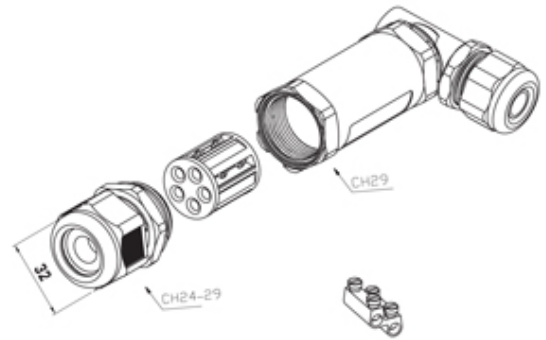

## Range: Weatherproof/Waterproof Connectors

Order Code: THR.401.S5T

Product Image  
Not Available

### DESCRIPTION

TeeTube "L shape" 5 Pole Screw - end barrier contact 5mm to 17mm, 4 mm max conductor size IP68 32A 450V 2 cable entries, retail pack

### WEATHERPROOF/WATERPROOF CONNECTORS FEATURES

- Tough, robust construction with large cable range acceptance
- Straight through, T splitter and Y splitter versions available
- Dual terminal versions available for easy fitting and looping of conductors (2+2 and 3+3 poles)
- Temperature rating of -40°C to +125°C

## SPECIFICATION

Cable Entries	2
Max Current (A)	32
Max Voltage (V)	450
Number of Poles	5
Max Conductor Size (Sq mm)	4
Minimum Cable Diameter (mm)	5
Maximum Cable Diameter (mm)	17
IP Rating	68
Min Temperature Rating °C	-40
Max Temperature Rating °C	125
Temperature "T" Rating	T85
Body Material	PA66 / TPE
Fixing System	Cable
Terminal Type	Screw - end barrier contact