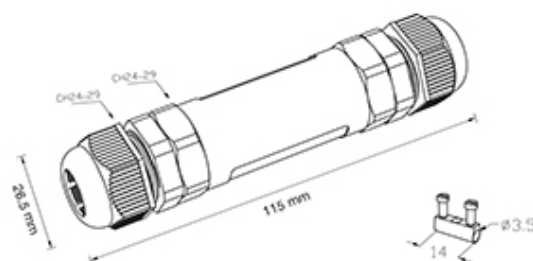

## Range: Weatherproof/Waterproof Connectors

Order Code: THR.400.S3D

### DESCRIPTION

TeeTube 3 Pole Screw - end barrier contact 5mm to 13.5mm, 4 mm max conductor size IP68 32A 450V 2 cable entries, retail pack

### WEATHERPROOF/WATERPROOF CONNECTORS FEATURES

- Tough, robust construction with large cable range acceptance
- Straight through, T splitter and Y splitter versions available
- Dual terminal versions available for easy fitting and looping of conductors (2+2 and 3+3 poles)
- Temperature rating of -40°C to +125°C

## SPECIFICATION

Cable Entries	2
Max Current (A)	32
Max Voltage (V)	450
Number of Poles	3
Max Conductor Size (Sq mm)	4
Minimum Cable Diameter (mm)	5
Maximum Cable Diameter (mm)	13.5
IP Rating	68
Min Temperature Rating °C	-40
Max Temperature Rating °C	125
Temperature "T" Rating	T85
Body Material	PA66 / TPE
Fixing System	Cable
Terminal Type	Screw - end barrier contact