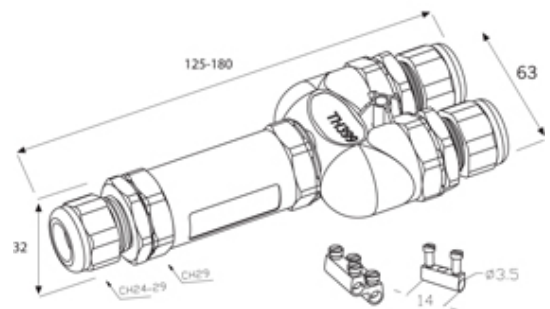

## Range: Weatherproof/Waterproof Connectors

Order Code: THR.399.S6L

Product Image  
Not Available

### DESCRIPTION

TeeTube 6 Pole Screw - end barrier contact 5mm to 17mm, 4 mm max conductor size IP68 32A 450V 3 cable entries, retail pack

### WEATHERPROOF/WATERPROOF CONNECTORS FEATURES

- Tough, robust construction with large cable range acceptance
- Straight through, T splitter and Y splitter versions available
- Dual terminal versions available for easy fitting and looping of conductors (2+2 and 3+3 poles)
- Temperature rating of -40°C to +125°C

## SPECIFICATION

Cable Entries	3
Max Current (A)	32
Max Voltage (V)	450
Number of Poles	6
Max Conductor Size (Sq mm)	4
Minimum Cable Diameter (mm)	5
Maximum Cable Diameter (mm)	17
IP Rating	68
Min Temperature Rating °C	-40
Max Temperature Rating °C	125
Temperature "T" Rating	T85
Body Material	PA66 / TPE
Fixing System	Cable
Terminal Type	Screw - end barrier contact