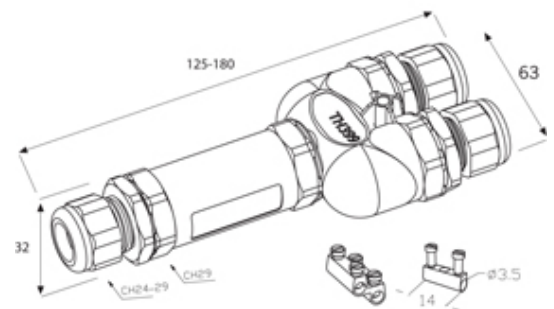

TeeTube

Range: Weatherproof/Waterproof Connectors

Order Code: THR.399.S3L

Product Image
Not Available

DESCRIPTION

TeeTube 3 Pole Screw - end barrier contact 5mm to 17mm, 4 mm max conductor size IP68 32A 450V 3 cable entries, retail pack

WEATHERPROOF/WATERPROOF CONNECTORS FEATURES

- Tough, robust construction with large cable range acceptance
- Straight through, T splitter and Y splitter versions available
- Dual terminal versions available for easy fitting and looping of conductors (2+2 and 3+3 poles)
- Temperature rating of -40°C to +125°C

Features may vary by product throughout the range.

Subject to technical modification without notice.

Typographical and other errors do not justify claim for damages.

SPECIFICATION

Cable Entries	3
Max Current (A)	32
Max Voltage (V)	450
Number of Poles	3
Max Conductor Size (Sq mm)	4
Minimum Cable Diameter (mm)	5
Maximum Cable Diameter (mm)	17
IP Rating	68
Min Temperature Rating °C	-40
Max Temperature Rating °C	125
Temperature "T" Rating	T85
Body Material	PA66 / TPE
Fixing System	Cable
Terminal Type	Screw - end barrier contact