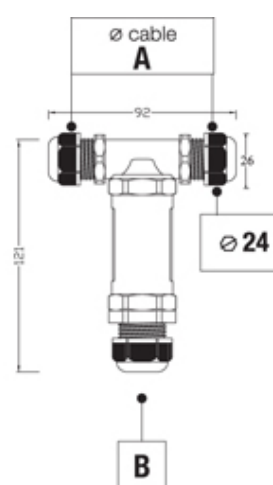

TeeTube

Range: Weatherproof/Waterproof Connectors

Part Number: THB.402.E6C.2

DESCRIPTION

TeeTube with innovative cable gland, 6 Pole Screw - wp 7mm to 13.5mm on one gland 10.5mm to 14mm on the other, 4 mm max conductor size IP68 32A 450V 3 cable entries

WEATHERPROOF/WATERPROOF CONNECTORS FEATURES

- Tough, robust construction with large cable range acceptance
- Straight through, T splitter and Y splitter versions available
- Dual terminal versions available for easy fitting and looping of conductors (2+2 and 3+3 poles)
- Temperature rating of -40°C to +125°C

Features may vary by product throughout the range.

Subject to technical modification without notice.

Typographical and other errors do not justify claim for damages.

SPECIFICATION

Cable Entries	3
Max Current (A)	24
Max Voltage (V)	450
Number of Poles	6
Max Conductor Size (Sq mm)	2.5
Minimum Cable Diameter (mm)	7
Maximum Cable Diameter (mm)	13.5
Secondary Maximum Cable Diameter (mm)	14
Secondary Minimum Cable Diameter (mm)	10.5
IP Rating	68
Min Temperature Rating °C	-40
Max Temperature Rating °C	125
Temperature "T" Rating	T125
Body Material	PA66 / TPE
Fixing System	Cable
Terminal Type	Screw - wp