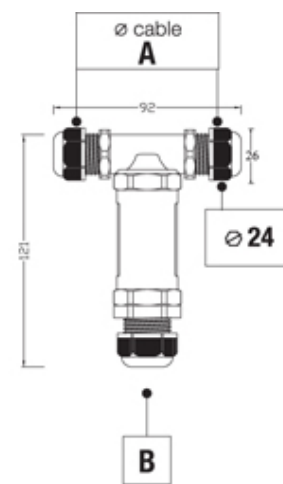

TeeTube

Range: Weatherproof/Waterproof Connectors

Part Number: THB.402.E6C.1

DESCRIPTION

TeeTube with innovative cable gland, 6 Pole Screw - wp 7mm to 13.5mm on one gland 7mm to 10.5mm on the other gland, 4 mm max conductor size IP68 32A 450V 3 cable entries

WEATHERPROOF/WATERPROOF CONNECTORS FEATURES

- Tough, robust construction with large cable range acceptance
- Straight through, T splitter and Y splitter versions available
- Dual terminal versions available for easy fitting and looping of conductors (2+2 and 3+3 poles)
- Temperature rating of -40°C to +125°C

Features may vary by product throughout the range.

Subject to technical modification without notice.

Typographical and other errors do not justify claim for damages.

SPECIFICATION

Cable Entries	3
Max Current (A)	24
Max Voltage (V)	450
Number of Poles	6
Max Conductor Size (Sq mm)	2.5
Minimum Cable Diameter (mm)	7
Maximum Cable Diameter (mm)	13.5
Secondary Maximum Cable Diameter (mm)	10.5
Secondary Minimum Cable Diameter (mm)	7
IP Rating	68
Min Temperature Rating °C	-40
Max Temperature Rating °C	125
Temperature "T" Rating	T125
Body Material	PA66 / TPE
Fixing System	Cable
Terminal Type	Screw - wp