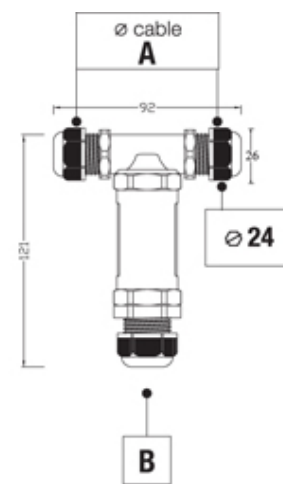

TeeTube

Range: Weatherproof/Waterproof Connectors

Order Code: THB.402.E5C.3

DESCRIPTION

TeeTube with innovative cable gland, 5 Pole Screw - wp 7mm to 13.5mm on one gland 14mm to 17mm on the other, 4 mm max conductor size IP68 32A 450V 3 cable entries

WEATHERPROOF/WATERPROOF CONNECTORS FEATURES

- Tough, robust construction with large cable range acceptance
- Straight through, T splitter and Y splitter versions available
- Dual terminal versions available for easy fitting and looping of conductors (2+2 and 3+3 poles)
- Temperature rating of -40°C to +125°C

Features may vary by product throughout the range.

Subject to technical modification without notice.

Typographical and other errors do not justify claim for damages.

SPECIFICATION

Cable Entries	3
Max Current (A)	24
Max Voltage (V)	450
Number of Poles	5
Max Conductor Size (Sq mm)	2.5
Minimum Cable Diameter (mm)	7
Maximum Cable Diameter (mm)	13.5
Secondary Maximum Cable Diameter (mm)	17
Secondary Minimum Cable Diameter (mm)	14
IP Rating	68
Min Temperature Rating °C	-40
Max Temperature Rating °C	125
Temperature "T" Rating	T125
Body Material	PA66 / TPE
Fixing System	Cable
Terminal Type	Screw - wp