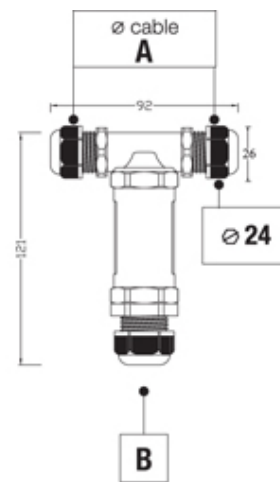

## Range: Weatherproof/Waterproof Connectors

Part Number: THB.402.E5C.2

### DESCRIPTION

TeeTube with innovative cable gland, 5 Pole Screw - wp 7mm to 13.5mm on one gland 10.5mm to 14mm on the other, 4 mm max conductor size IP68 32A 450V 3 cable entries

### WEATHERPROOF/WATERPROOF CONNECTORS FEATURES

- Tough, robust construction with large cable range acceptance
- Straight through, T splitter and Y splitter versions available
- Dual terminal versions available for easy fitting and looping of conductors (2+2 and 3+3 poles)
- Temperature rating of -40°C to +125°C

## SPECIFICATION

Cable Entries	3
Max Current (A)	24
Max Voltage (V)	450
Number of Poles	5
Max Conductor Size (Sq mm)	2.5
Minimum Cable Diameter (mm)	7
Maximum Cable Diameter (mm)	13.5
Secondary Maximum Cable Diameter (mm)	14
Secondary Minimum Cable Diameter (mm)	10.5
IP Rating	68
Min Temperature Rating °C	-40
Max Temperature Rating °C	125
Temperature "T" Rating	T125
Body Material	PA66 / TPE
Fixing System	Cable
Terminal Type	Screw - wp