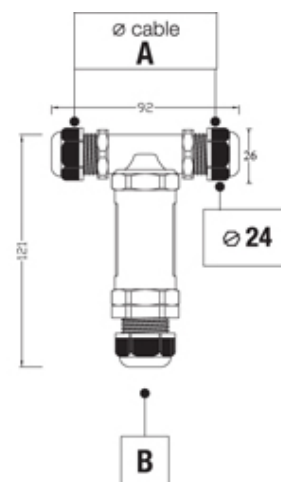

TeeTube

Range: Weatherproof/Waterproof Connectors

Part Number: THB.402.E5C.1

DESCRIPTION

TeeTube with innovative cable gland, 5 Pole Screw - wp 7mm to 13.5mm on one gland 7mm to 10.5mm on the other gland, 4 mm max conductor size IP68 32A 450V 3 cable entries

WEATHERPROOF/WATERPROOF CONNECTORS FEATURES

- Tough, robust construction with large cable range acceptance
- Straight through, T splitter and Y splitter versions available
- Dual terminal versions available for easy fitting and looping of conductors (2+2 and 3+3 poles)
- Temperature rating of -40°C to +125°C

Features may vary by product throughout the range.

Subject to technical modification without notice.

Typographical and other errors do not justify claim for damages.

SPECIFICATION

Cable Entries	3
Max Current (A)	24
Max Voltage (V)	450
Number of Poles	5
Max Conductor Size (Sq mm)	2.5
Minimum Cable Diameter (mm)	7
Maximum Cable Diameter (mm)	13.5
Secondary Maximum Cable Diameter (mm)	10.5
Secondary Minimum Cable Diameter (mm)	7
IP Rating	68
Min Temperature Rating °C	-40
Max Temperature Rating °C	125
Temperature "T" Rating	T125
Body Material	PA66 / TPE
Fixing System	Cable
Terminal Type	Screw - wp