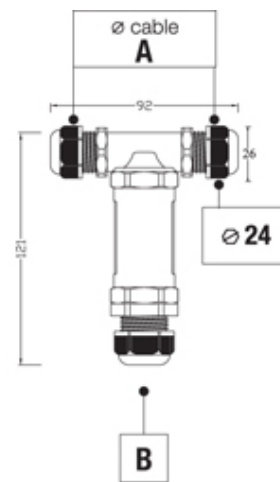

## Range: Weatherproof/Waterproof Connectors

Part Number: THB.402.E5A.1

### DESCRIPTION

TeeTube with innovative cable gland, 5 Pole Screw - end barrier contact 7mm to 13.5mm on one gland 7mm to 10.5mm on the other gland, 4 mm max conductor size IP68 32A 450V 3 cable entries

### WEATHERPROOF/WATERPROOF CONNECTORS FEATURES

- Tough, robust construction with large cable range acceptance
- Straight through, T splitter and Y splitter versions available
- Dual terminal versions available for easy fitting and looping of conductors (2+2 and 3+3 poles)
- Temperature rating of -40°C to +125°C

## SPECIFICATION

Cable Entries	3
Max Current (A)	32
Max Voltage (V)	450
Number of Poles	5
Max Conductor Size (Sq mm)	4
Minimum Cable Diameter (mm)	7
Maximum Cable Diameter (mm)	13.5
Secondary Maximum Cable Diameter (mm)	10.5
Secondary Minimum Cable Diameter (mm)	7
IP Rating	68
Min Temperature Rating °C	-40
Max Temperature Rating °C	125
Temperature "T" Rating	T125
Body Material	PA66 / TPE
Fixing System	Cable
Terminal Type	Screw - end barrier contact