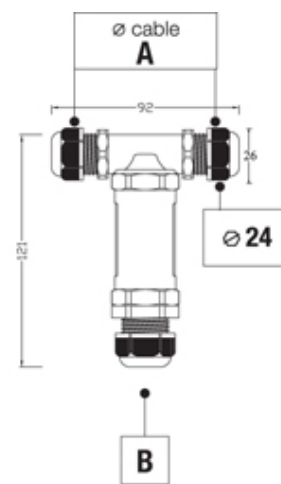

TeeTube

Range: Weatherproof/Waterproof Connectors

Part Number: THB.402.E4C.2

DESCRIPTION

TeeTube with innovative cable gland, 4 Pole Screw - wp 7mm to 13.5mm on one gland 10.5mm to 14mm on the other, 4 mm max conductor size IP68 32A 450V 3 cable entries

WEATHERPROOF/WATERPROOF CONNECTORS FEATURES

- Tough, robust construction with large cable range acceptance
- Straight through, T splitter and Y splitter versions available
- Dual terminal versions available for easy fitting and looping of conductors (2+2 and 3+3 poles)
- Temperature rating of -40°C to +125°C

Features may vary by product throughout the range.

Subject to technical modification without notice.

Typographical and other errors do not justify claim for damages.

SPECIFICATION

Cable Entries	3
Max Current (A)	24
Max Voltage (V)	450
Number of Poles	4
Max Conductor Size (Sq mm)	2.5
Minimum Cable Diameter (mm)	7
Maximum Cable Diameter (mm)	13.5
Secondary Maximum Cable Diameter (mm)	14
Secondary Minimum Cable Diameter (mm)	10.5
IP Rating	68
Min Temperature Rating °C	-40
Max Temperature Rating °C	125
Temperature "T" Rating	T125
Body Material	PA66 / TPE
Fixing System	Cable
Terminal Type	Screw - wp