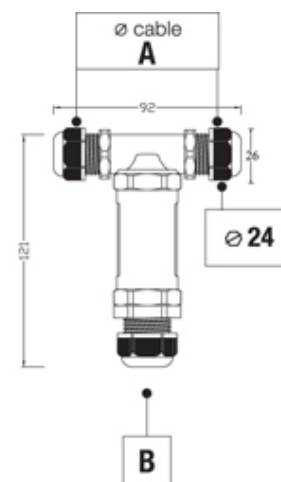

TeeTube

Range: Weatherproof/Waterproof Connectors

Part Number: THB.402.E4C.1

DESCRIPTION

TeeTube with innovative cable gland, 4 Pole Screw - wp 7mm to 13.5mm on one gland 7mm to 10.5mm on the other gland, 4 mm max conductor size IP68 32A 450V 3 cable entries

WEATHERPROOF/WATERPROOF CONNECTORS FEATURES

- Tough, robust construction with large cable range acceptance
- Straight through, T splitter and Y splitter versions available
- Dual terminal versions available for easy fitting and looping of conductors (2+2 and 3+3 poles)
- Temperature rating of -40°C to +125°C

Features may vary by product throughout the range.

Subject to technical modification without notice.

Typographical and other errors do not justify claim for damages.

SPECIFICATION

Cable Entries	3
Max Current (A)	24
Max Voltage (V)	450
Number of Poles	4
Max Conductor Size (Sq mm)	2.5
Minimum Cable Diameter (mm)	7
Maximum Cable Diameter (mm)	13.5
Secondary Maximum Cable Diameter (mm)	10.5
Secondary Minimum Cable Diameter (mm)	7
IP Rating	68
Min Temperature Rating °C	-40
Max Temperature Rating °C	125
Temperature "T" Rating	T125
Body Material	PA66 / TPE
Fixing System	Cable
Terminal Type	Screw - wp