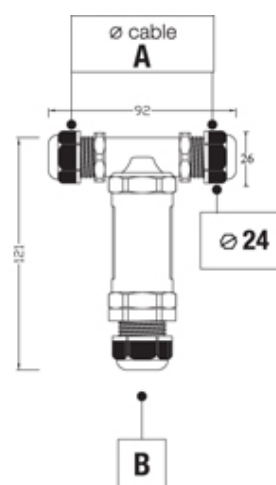

## Range: Weatherproof/Waterproof Connectors

Order Code: THB.402.E4A.1

### DESCRIPTION

TeeTube with innovative cable gland, 4 Pole Screw - end barrier contact 7mm to 13.5mm on one gland 7mm to 10.5mm on the other gland, 4 mm max conductor size IP68 32A 450V 3 cable entries

### WEATHERPROOF/WATERPROOF CONNECTORS FEATURES

- Tough, robust construction with large cable range acceptance
- Straight through, T splitter and Y splitter versions available
- Dual terminal versions available for easy fitting and looping of conductors (2+2 and 3+3 poles)
- Temperature rating of -40°C to +125°C

## SPECIFICATION

Cable Entries	3
Max Current (A)	32
Max Voltage (V)	450
Number of Poles	4
Max Conductor Size (Sq mm)	4
Minimum Cable Diameter (mm)	7
Maximum Cable Diameter (mm)	13.5
Secondary Maximum Cable Diameter (mm)	10.5
Secondary Minimum Cable Diameter (mm)	7
IP Rating	68
Min Temperature Rating °C	-40
Max Temperature Rating °C	125
Temperature "T" Rating	T125
Body Material	PA66 / TPE
Fixing System	Cable
Terminal Type	Screw - end barrier contact