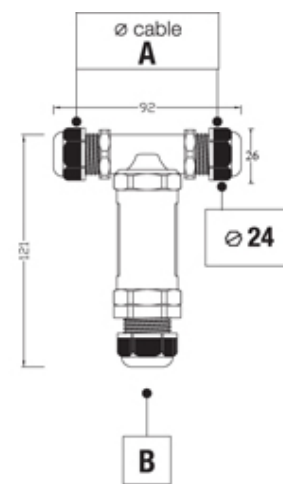

TeeTube

Range: Weatherproof/Waterproof Connectors

Order Code: THB.402.E3C.3

DESCRIPTION

TeeTube with innovative cable gland, 3 Pole Screw - wp 7mm to 13.5mm on one gland 14mm to 17mm on the other, 4 mm max conductor size IP68 32A 450V 3 cable entries

WEATHERPROOF/WATERPROOF CONNECTORS FEATURES

- Tough, robust construction with large cable range acceptance
- Straight through, T splitter and Y splitter versions available
- Dual terminal versions available for easy fitting and looping of conductors (2+2 and 3+3 poles)
- Temperature rating of -40°C to +125°C

Features may vary by product throughout the range.

Subject to technical modification without notice.

Typographical and other errors do not justify claim for damages.

SPECIFICATION

Cable Entries	3
Max Current (A)	24
Max Voltage (V)	450
Number of Poles	3
Max Conductor Size (Sq mm)	2.5
Minimum Cable Diameter (mm)	7
Maximum Cable Diameter (mm)	13.5
Secondary Maximum Cable Diameter (mm)	17
Secondary Minimum Cable Diameter (mm)	14
IP Rating	68
Min Temperature Rating °C	-40
Max Temperature Rating °C	125
Temperature "T" Rating	T125
Body Material	PA66 / TPE
Fixing System	Cable
Terminal Type	Screw - wp