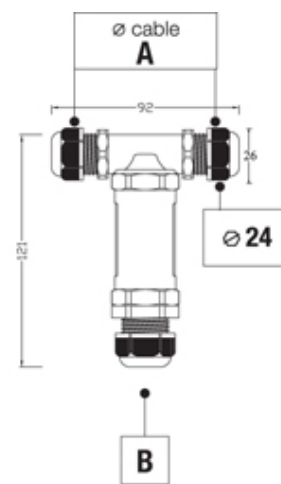

TeeTube

Range: Weatherproof/Waterproof Connectors

Order Code: THB.402.E3C.1

DESCRIPTION

TeeTube with innovative cable gland, 3 Pole Screw - wp 7mm to 13.5mm on one gland 7mm to 10.5mm on the other gland, 4 mm max conductor size IP68 32A 450V 3 cable entries

WEATHERPROOF/WATERPROOF CONNECTORS FEATURES

- Tough, robust construction with large cable range acceptance
- Straight through, T splitter and Y splitter versions available
- Dual terminal versions available for easy fitting and looping of conductors (2+2 and 3+3 poles)
- Temperature rating of -40°C to +125°C

Features may vary by product throughout the range.

Subject to technical modification without notice.

Typographical and other errors do not justify claim for damages.

SPECIFICATION

Cable Entries	3
Max Current (A)	24
Max Voltage (V)	450
Number of Poles	3
Max Conductor Size (Sq mm)	2.5
Minimum Cable Diameter (mm)	7
Maximum Cable Diameter (mm)	13.5
Secondary Maximum Cable Diameter (mm)	10.5
Secondary Minimum Cable Diameter (mm)	7
IP Rating	68
Min Temperature Rating °C	-40
Max Temperature Rating °C	125
Temperature "T" Rating	T125
Body Material	PA66 / TPE
Fixing System	Cable
Terminal Type	Screw - wp