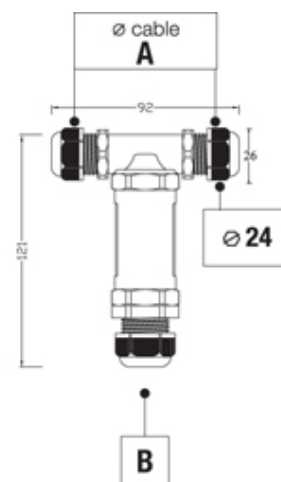

## Range: Weatherproof/Waterproof Connectors

Order Code: THB.402.E2C.3

### DESCRIPTION

TeeTube with innovative cable gland, 2 Pole Screw - wp 7mm to 13.5mm on one gland 14mm to 17mm on the other, 4 mm max conductor size IP68 32A 450V 3 cable entries

### WEATHERPROOF/WATERPROOF CONNECTORS FEATURES

- Tough, robust construction with large cable range acceptance
- Straight through, T splitter and Y splitter versions available
- Dual terminal versions available for easy fitting and looping of conductors (2+2 and 3+3 poles)
- Temperature rating of -40°C to +125°C

## SPECIFICATION

Cable Entries	3
Max Current (A)	24
Max Voltage (V)	450
Number of Poles	2
Max Conductor Size (Sq mm)	2.5
Minimum Cable Diameter (mm)	7
Maximum Cable Diameter (mm)	13.5
Secondary Maximum Cable Diameter (mm)	17
Secondary Minimum Cable Diameter (mm)	14
IP Rating	68
Min Temperature Rating °C	-40
Max Temperature Rating °C	125
Temperature "T" Rating	T125
Body Material	PA66 / TPE
Fixing System	Cable
Terminal Type	Screw - wp