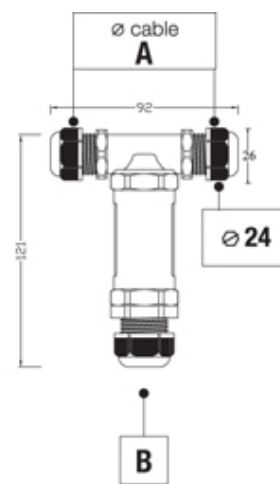

## Range: Weatherproof/Waterproof Connectors

Order Code: THB.402.E2C.2

### DESCRIPTION

TeeTube with innovative cable gland, 2 Pole Screw - wp 7mm to 13.5mm on one gland 10.5mm to 14mm on the other, 4 mm max conductor size IP68 32A 450V 3 cable entries

### WEATHERPROOF/WATERPROOF CONNECTORS FEATURES

- Tough, robust construction with large cable range acceptance
- Straight through, T splitter and Y splitter versions available
- Dual terminal versions available for easy fitting and looping of conductors (2+2 and 3+3 poles)
- Temperature rating of -40°C to +125°C

## SPECIFICATION

Cable Entries	3
Max Current (A)	24
Max Voltage (V)	450
Number of Poles	2
Max Conductor Size (Sq mm)	2.5
Minimum Cable Diameter (mm)	7
Maximum Cable Diameter (mm)	13.5
Secondary Maximum Cable Diameter (mm)	14
Secondary Minimum Cable Diameter (mm)	10.5
IP Rating	68
Min Temperature Rating °C	-40
Max Temperature Rating °C	125
Temperature "T" Rating	T125
Body Material	PA66 / TPE
Fixing System	Cable
Terminal Type	Screw - wp