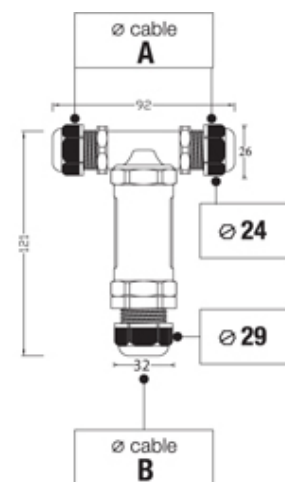

TeeTube

Range: Weatherproof/Waterproof Connectors

Part Number: THB.402.D3G

DESCRIPTION

TeeTube 6 Pole Screw - wp 7mm to 13.5mm on one gland 8mm to 17mm on the other gland, 2.5 mm max conductor size IP68 24A 450V 3 cable entries

WEATHERPROOF/WATERPROOF CONNECTORS FEATURES

- Tough, robust construction with large cable range acceptance
- Straight through, T splitter and Y splitter versions available
- Dual terminal versions available for easy fitting and looping of conductors (2+2 and 3+3 poles)
- Temperature rating of -40°C to +125°C

Features may vary by product throughout the range.

Subject to technical modification without notice.

Typographical and other errors do not justify claim for damages.

SPECIFICATION

Cable Entries	3
Max Current (A)	24
Max Voltage (V)	450
Number of Poles	6
Max Conductor Size (Sq mm)	2.5
Minimum Cable Diameter (mm)	7
Maximum Cable Diameter (mm)	13.5
Secondary Maximum Cable Diameter (mm)	17
Secondary Minimum Cable Diameter (mm)	8
IP Rating	68
Min Temperature Rating °C	-40
Max Temperature Rating °C	125
Temperature "T" Rating	T85
Body Material	PA66 / TPE
Fixing System	Cable
Terminal Type	Screw - wp