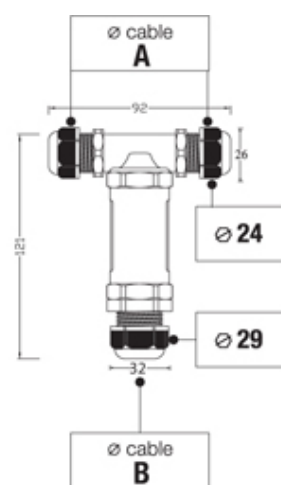

### DESCRIPTION

TeeTube 5 Pole Screw - wp 7mm to 13.5mm on one gland 8mm to 17mm on the other gland, 2.5 mm max conductor size IP68 24A 450V 3 cable entries

### WEATHERPROOF/WATERPROOF CONNECTORS FEATURES

- Tough, robust construction with large cable range acceptance
- Straight through, T splitter and Y splitter versions available
- Dual terminal versions available for easy fitting and looping of conductors (2+2 and 3+3 poles)
- Temperature rating of -40°C to +125°C

## SPECIFICATION

Cable Entries	3
Max Current (A)	24
Max Voltage (V)	450
Number of Poles	5
Max Conductor Size (Sq mm)	2.5
Minimum Cable Diameter (mm)	7
Maximum Cable Diameter (mm)	13.5
Secondary Maximum Cable Diameter (mm)	17
Secondary Minimum Cable Diameter (mm)	8
IP Rating	68
Min Temperature Rating °C	-40
Max Temperature Rating °C	125
Temperature "T" Rating	T85
Body Material	PA66 / TPE
Fixing System	Cable
Terminal Type	Screw - wp