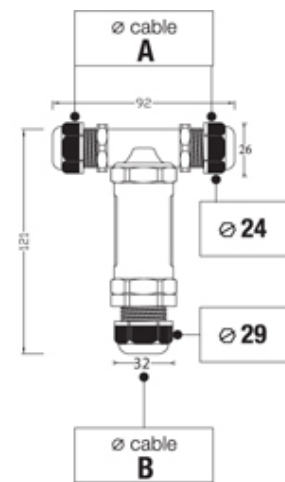

TeeTube

Range: Weatherproof/Waterproof Connectors

Part Number: THB.402.D3D

DESCRIPTION

TeeTube 4 Pole Screw - wp 7mm to 13.5mm on one gland 8mm to 17mm on the other gland, 2.5 mm max conductor size IP68 24A 450V 3 cable entries

WEATHERPROOF/WATERPROOF CONNECTORS FEATURES

- Tough, robust construction with large cable range acceptance
- Straight through, T splitter and Y splitter versions available
- Dual terminal versions available for easy fitting and looping of conductors (2+2 and 3+3 poles)
- Temperature rating of -40°C to +125°C

Features may vary by product throughout the range.

Subject to technical modification without notice.

Typographical and other errors do not justify claim for damages.

SPECIFICATION

Cable Entries	3
Max Current (A)	24
Max Voltage (V)	450
Number of Poles	4
Max Conductor Size (Sq mm)	2.5
Minimum Cable Diameter (mm)	7
Maximum Cable Diameter (mm)	13.5
Secondary Maximum Cable Diameter (mm)	17
Secondary Minimum Cable Diameter (mm)	8
IP Rating	68
Min Temperature Rating °C	-40
Max Temperature Rating °C	125
Temperature "T" Rating	T85
Body Material	PA66 / TPE
Fixing System	Cable
Terminal Type	Screw - wp