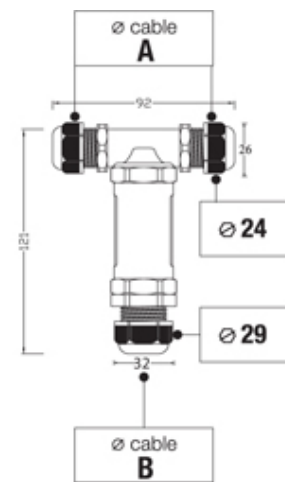

TeeTube

Range: Weatherproof/Waterproof Connectors

Part Number: THB.402.D3B

DESCRIPTION

TeeTube 2 Pole Screw - wp 7mm to 13.5mm on one gland 8mm to 17mm on the other gland, 2.5 mm max conductor size IP68 24A 450V 3 cable entries

WEATHERPROOF/WATERPROOF CONNECTORS FEATURES

- Tough, robust construction with large cable range acceptance
- Straight through, T splitter and Y splitter versions available
- Dual terminal versions available for easy fitting and looping of conductors (2+2 and 3+3 poles)
- Temperature rating of -40°C to +125°C

Features may vary by product throughout the range.

Subject to technical modification without notice.

Typographical and other errors do not justify claim for damages.

SPECIFICATION

Cable Entries	3
Max Current (A)	24
Max Voltage (V)	450
Number of Poles	2
Max Conductor Size (Sq mm)	2.5
Minimum Cable Diameter (mm)	7
Maximum Cable Diameter (mm)	13.5
Secondary Maximum Cable Diameter (mm)	17
Secondary Minimum Cable Diameter (mm)	8
IP Rating	68
Min Temperature Rating °C	-40
Max Temperature Rating °C	125
Temperature "T" Rating	T85
Body Material	PA66 / TPE
Fixing System	Cable
Terminal Type	Screw - wp