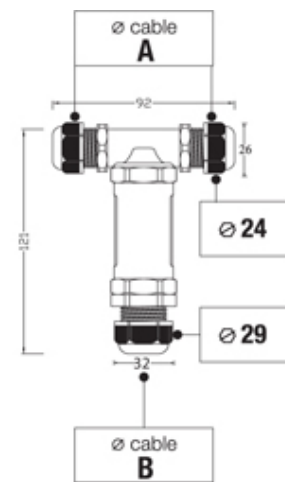

TeeTube

Range: Weatherproof/Waterproof Connectors

Part Number: THB.402.D3A

DESCRIPTION

TeeTube 3 Pole Screw - wp 7mm to 13.5mm on one gland 8mm to 17mm on the other gland, 2.5 mm max conductor size IP68 24A 450V 3 cable entries

WEATHERPROOF/WATERPROOF CONNECTORS FEATURES

- Tough, robust construction with large cable range acceptance
- Straight through, T splitter and Y splitter versions available
- Dual terminal versions available for easy fitting and looping of conductors (2+2 and 3+3 poles)
- Temperature rating of -40°C to +125°C

Features may vary by product throughout the range.

Subject to technical modification without notice.

Typographical and other errors do not justify claim for damages.

SPECIFICATION

Cable Entries	3
Max Current (A)	24
Max Voltage (V)	450
Number of Poles	3
Max Conductor Size (Sq mm)	2.5
Minimum Cable Diameter (mm)	7
Maximum Cable Diameter (mm)	13.5
Secondary Maximum Cable Diameter (mm)	17
Secondary Minimum Cable Diameter (mm)	8
IP Rating	68
Min Temperature Rating °C	-40
Max Temperature Rating °C	125
Temperature "T" Rating	T85
Body Material	PA66 / TPE
Fixing System	Cable
Terminal Type	Screw - wp