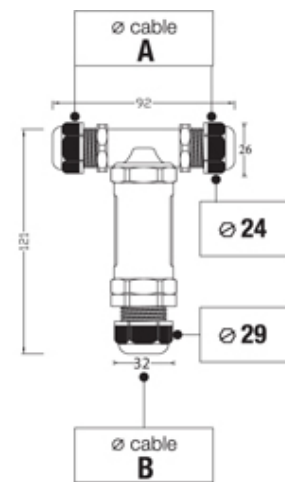

### DESCRIPTION

TeeTube 2+2 Pole Screw - end barrier contact 7mm to 13.5mm on one gland 8mm to 17mm on the other gland, 4 mm max conductor size IP68 32A 450V 3 cable entries

### WEATHERPROOF/WATERPROOF CONNECTORS FEATURES

- Tough, robust construction with large cable range acceptance
- Straight through, T splitter and Y splitter versions available
- Dual terminal versions available for easy fitting and looping of conductors (2+2 and 3+3 poles)
- Temperature rating of  $-40^{\circ}\text{C}$  to  $+125^{\circ}\text{C}$

## SPECIFICATION

Cable Entries	3
Max Current (A)	32
Max Voltage (V)	450
Number of Poles	2+2
Max Conductor Size (Sq mm)	4
Minimum Cable Diameter (mm)	7
Maximum Cable Diameter (mm)	13.5
Secondary Maximum Cable Diameter (mm)	17
Secondary Minimum Cable Diameter (mm)	8
IP Rating	68
Min Temperature Rating °C	-40
Max Temperature Rating °C	125
Temperature "T" Rating	T85
Body Material	PA66 / TPE
Fixing System	Cable
Terminal Type	Multiple contact