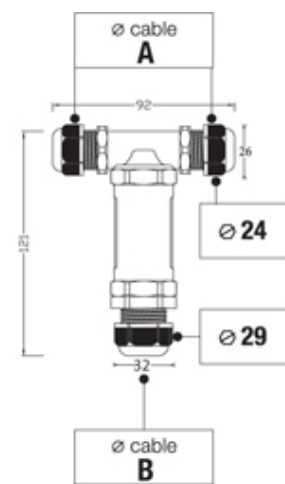

### DESCRIPTION

TeeTube 3 Pole Screw - end barrier contact 7mm to 13.5mm on one gland 8mm to 17mm on the other gland, 4 mm max conductor size IP68 32A 450V 3 cable entries

### WEATHERPROOF/WATERPROOF CONNECTORS FEATURES

- Tough, robust construction with large cable range acceptance
- Straight through, T splitter and Y splitter versions available
- Dual terminal versions available for easy fitting and looping of conductors (2+2 and 3+3 poles)
- Temperature rating of -40°C to +125°C

## SPECIFICATION

Cable Entries	3
Max Current (A)	32
Max Voltage (V)	450
Number of Poles	3
Max Conductor Size (Sq mm)	4
Minimum Cable Diameter (mm)	7
Maximum Cable Diameter (mm)	13.5
Secondary Maximum Cable Diameter (mm)	17
Secondary Minimum Cable Diameter (mm)	8
IP Rating	68
Min Temperature Rating °C	-40
Max Temperature Rating °C	125
Temperature "T" Rating	T85
Body Material	PA66 / TPE
Fixing System	Cable
Terminal Type	Screw - end barrier contact