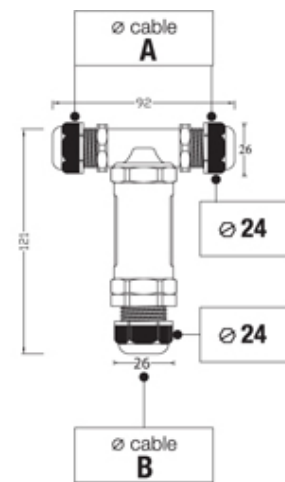

TeeTube

Range: Weatherproof/Waterproof Connectors

Part Number: THB.402.C3D

DESCRIPTION

TeeTube 4 Pole Screw - wp 7mm to 13.5mm, 2.5 mm max conductor size IP68 24A 450V 3 cable entries

WEATHERPROOF/WATERPROOF CONNECTORS FEATURES

- Tough, robust construction with large cable range acceptance
- Straight through, T splitter and Y splitter versions available
- Dual terminal versions available for easy fitting and looping of conductors (2+2 and 3+3 poles)
- Temperature rating of -40°C to +125°C

Features may vary by product throughout the range.

Subject to technical modification without notice.

Typographical and other errors do not justify claim for damages.

SPECIFICATION

Cable Entries	3
Max Current (A)	24
Max Voltage (V)	450
Number of Poles	4
Max Conductor Size (Sq mm)	2.5
Minimum Cable Diameter (mm)	7
Maximum Cable Diameter (mm)	13.5
IP Rating	68
Min Temperature Rating °C	-40
Max Temperature Rating °C	125
Temperature "T" Rating	T85
Body Material	PA66 / TPE
Fixing System	Cable
Terminal Type	Screw - wp