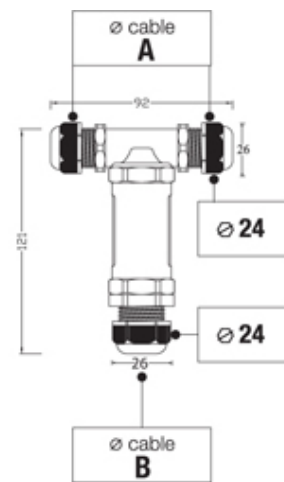

TeeTube

Range: Weatherproof/Waterproof Connectors

Part Number: THB.402.C3B

DESCRIPTION

TeeTube 2 Pole Screw - wp 7mm to 13.5mm, 2.5 mm max conductor size IP68 24A 450V 3 cable entries

WEATHERPROOF/WATERPROOF CONNECTORS FEATURES

- Tough, robust construction with large cable range acceptance
- Straight through, T splitter and Y splitter versions available
- Dual terminal versions available for easy fitting and looping of conductors (2+2 and 3+3 poles)
- Temperature rating of -40°C to +125°C

Features may vary by product throughout the range.

Subject to technical modification without notice.

Typographical and other errors do not justify claim for damages.

SPECIFICATION

Cable Entries	3
Max Current (A)	24
Max Voltage (V)	450
Number of Poles	2
Max Conductor Size (Sq mm)	2.5
Minimum Cable Diameter (mm)	7
Maximum Cable Diameter (mm)	13.5
IP Rating	68
Min Temperature Rating °C	-40
Max Temperature Rating °C	125
Temperature "T" Rating	T85
Body Material	PA66 / TPE
Fixing System	Cable
Terminal Type	Screw - wp