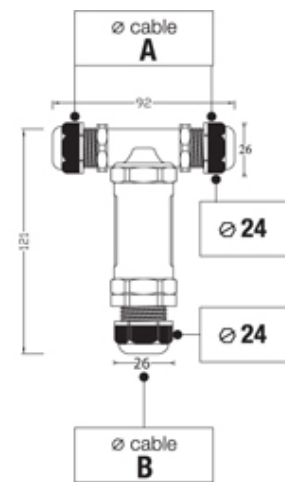

TeeTube

Range: Weatherproof/Waterproof Connectors

Part Number: THB.402.C3A

DESCRIPTION

TeeTube 3 Pole Screw - wp 7mm to 13.5mm, 2.5 mm max conductor size IP68 24A 450V 3 cable entries

WEATHERPROOF/WATERPROOF CONNECTORS FEATURES

- Tough, robust construction with large cable range acceptance
- Straight through, T splitter and Y splitter versions available
- Dual terminal versions available for easy fitting and looping of conductors (2+2 and 3+3 poles)
- Temperature rating of -40°C to +125°C

Features may vary by product throughout the range.

Subject to technical modification without notice.

Typographical and other errors do not justify claim for damages.

SPECIFICATION

Cable Entries	3
Max Current (A)	24
Max Voltage (V)	450
Number of Poles	3
Max Conductor Size (Sq mm)	2.5
Minimum Cable Diameter (mm)	7
Maximum Cable Diameter (mm)	13.5
IP Rating	68
Min Temperature Rating °C	-40
Max Temperature Rating °C	125
Temperature "T" Rating	T85
Body Material	PA66 / TPE
Fixing System	Cable
Terminal Type	Screw - wp