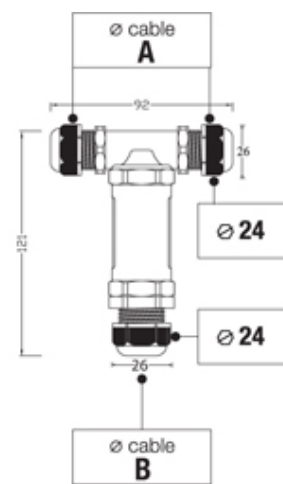

## Range: Weatherproof/Waterproof Connectors

Part Number: THB.402.C2C

### DESCRIPTION

TeeTube 2+2 Pole Screw - end barrier contact 7mm to 13.5mm, 4 mm max conductor size IP68 32A 450V 3 cable entries

### WEATHERPROOF/WATERPROOF CONNECTORS FEATURES

- Tough, robust construction with large cable range acceptance
- Straight through, T splitter and Y splitter versions available
- Dual terminal versions available for easy fitting and looping of conductors (2+2 and 3+3 poles)
- Temperature rating of -40°C to +125°C

## SPECIFICATION

Cable Entries	3
Max Current (A)	32
Max Voltage (V)	450
Number of Poles	2+2
Max Conductor Size (Sq mm)	4
Minimum Cable Diameter (mm)	7
Maximum Cable Diameter (mm)	13.5
IP Rating	68
Min Temperature Rating °C	-40
Max Temperature Rating °C	125
Temperature "T" Rating	T85
Body Material	PA66 / TPE
Fixing System	Cable
Terminal Type	Multiple contact