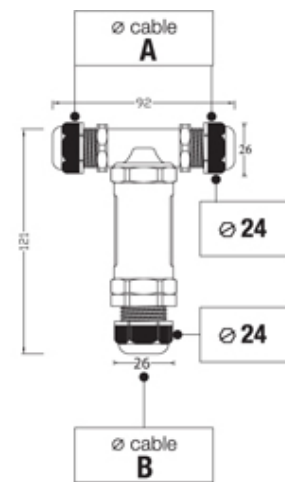

TeeTube

Range: Weatherproof/Waterproof Connectors

Part Number: THB.402.C1D

DESCRIPTION

TeeTube 4 Pole Screw - end barrier contact 7mm to 13.5mm, 4 mm max conductor size IP68 32A 450V 3 cable entries

WEATHERPROOF/WATERPROOF CONNECTORS FEATURES

- Tough, robust construction with large cable range acceptance
- Straight through, T splitter and Y splitter versions available
- Dual terminal versions available for easy fitting and looping of conductors (2+2 and 3+3 poles)
- Temperature rating of -40°C to +125°C

Features may vary by product throughout the range.

Subject to technical modification without notice.

Typographical and other errors do not justify claim for damages.

SPECIFICATION

Cable Entries	3
Max Current (A)	32
Max Voltage (V)	450
Number of Poles	4
Max Conductor Size (Sq mm)	4
Minimum Cable Diameter (mm)	7
Maximum Cable Diameter (mm)	13.5
IP Rating	68
Min Temperature Rating °C	-40
Max Temperature Rating °C	125
Temperature "T" Rating	T85
Body Material	PA66 / TPE
Fixing System	Cable
Terminal Type	Screw - end barrier contact