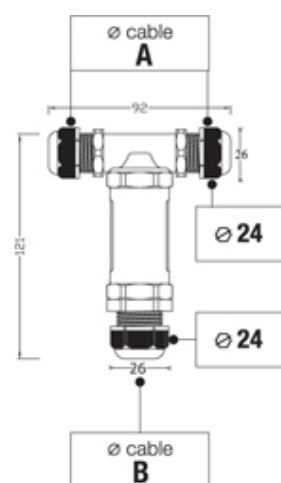

## Range: Weatherproof/Waterproof Connectors

Order Code: CWP-TTG-BCS-N02 (THB.402.C1B)

### DESCRIPTION

TeeTube 2 Pole Screw - end barrier contact 7mm to 13.5mm, 4 mm max conductor size IP68 32A 450V 3 cable entries

### WEATHERPROOF/WATERPROOF CONNECTORS FEATURES

- Tough, robust construction with large cable range acceptance
- Straight through, T splitter and Y splitter versions available
- Dual terminal versions available for easy fitting and looping of conductors (2+2 and 3+3 poles)
- Temperature rating of -40°C to +125°C

## SPECIFICATION

Cable Entries	3
Max Current (A)	32
Max Voltage (V)	450
Number of Poles	2
Max Conductor Size (Sq mm)	4
Minimum Cable Diameter (mm)	7
Maximum Cable Diameter (mm)	13.5
IP Rating	68
Min Temperature Rating °C	-40
Max Temperature Rating °C	125
Temperature "T" Rating	T85
Body Material	PA66 / TPE
Fixing System	Cable
Terminal Type	Screw - end barrier contact