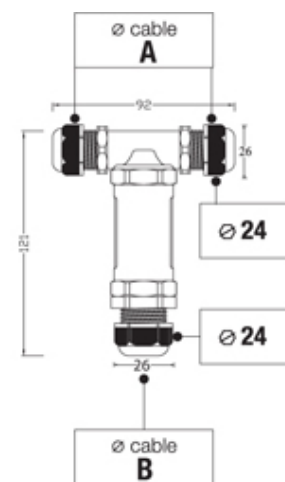

TeeTube

Range: Weatherproof/Waterproof Connectors

Order Code: CWP-TTG-BCS-O03 (THB.402.C1A)

DESCRIPTION

TeeTube 3 Pole Screw - end barrier contact 7mm to 13.5mm, 4 mm max conductor size IP68 32A 450V 3 cable entries

WEATHERPROOF/WATERPROOF CONNECTORS FEATURES

- Tough, robust construction with large cable range acceptance
- Straight through, T splitter and Y splitter versions available
- Dual terminal versions available for easy fitting and looping of conductors (2+2 and 3+3 poles)
- Temperature rating of -40°C to +125°C

Features may vary by product throughout the range.

Subject to technical modification without notice.

Typographical and other errors do not justify claim for damages.

SPECIFICATION

Cable Entries	3
Max Current (A)	32
Max Voltage (V)	450
Number of Poles	3
Max Conductor Size (Sq mm)	4
Minimum Cable Diameter (mm)	7
Maximum Cable Diameter (mm)	13.5
IP Rating	68
Min Temperature Rating °C	-40
Max Temperature Rating °C	125
Temperature "T" Rating	T85
Body Material	PA66 / TPE
Fixing System	Cable
Terminal Type	Screw - end barrier contact