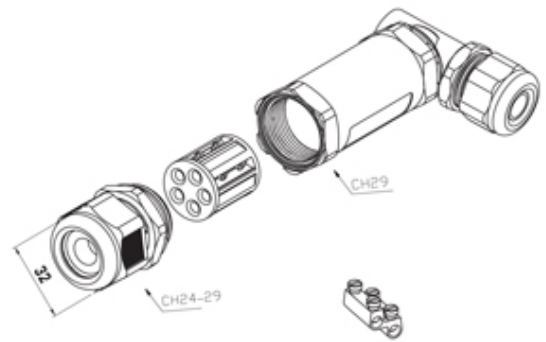

TeeTube

Range: Weatherproof/Waterproof Connectors

Part Number: THB.401.E2C.3

DESCRIPTION

TeeTube "L type" 2 Pole Screw - wp 7mm to 13.5mm on one gland
14mm to 17mm on the other gland, 4 mm max conductor size IP68 32A
450V 2 cable entries

WEATHERPROOF/WATERPROOF CONNECTORS FEATURES

- Tough, robust construction with large cable range acceptance
- Straight through, T splitter and Y splitter versions available
- Dual terminal versions available for easy fitting and looping of conductors (2+2 and 3+3 poles)
- Temperature rating of -40°C to +125°C

Features may vary by product throughout the range.

Subject to technical modification without notice.

Typographical and other errors do not justify claim for damages.

SPECIFICATION

Cable Entries	2
Max Current (A)	24
Max Voltage (V)	450
Number of Poles	2
Max Conductor Size (Sq mm)	2.5
Minimum Cable Diameter (mm)	14
Maximum Cable Diameter (mm)	17
IP Rating	68
Min Temperature Rating °C	-40
Max Temperature Rating °C	125
Temperature "T" Rating	T125
Body Material	PA66 / TPE
Fixing System	Cable
Terminal Type	Screw - wp